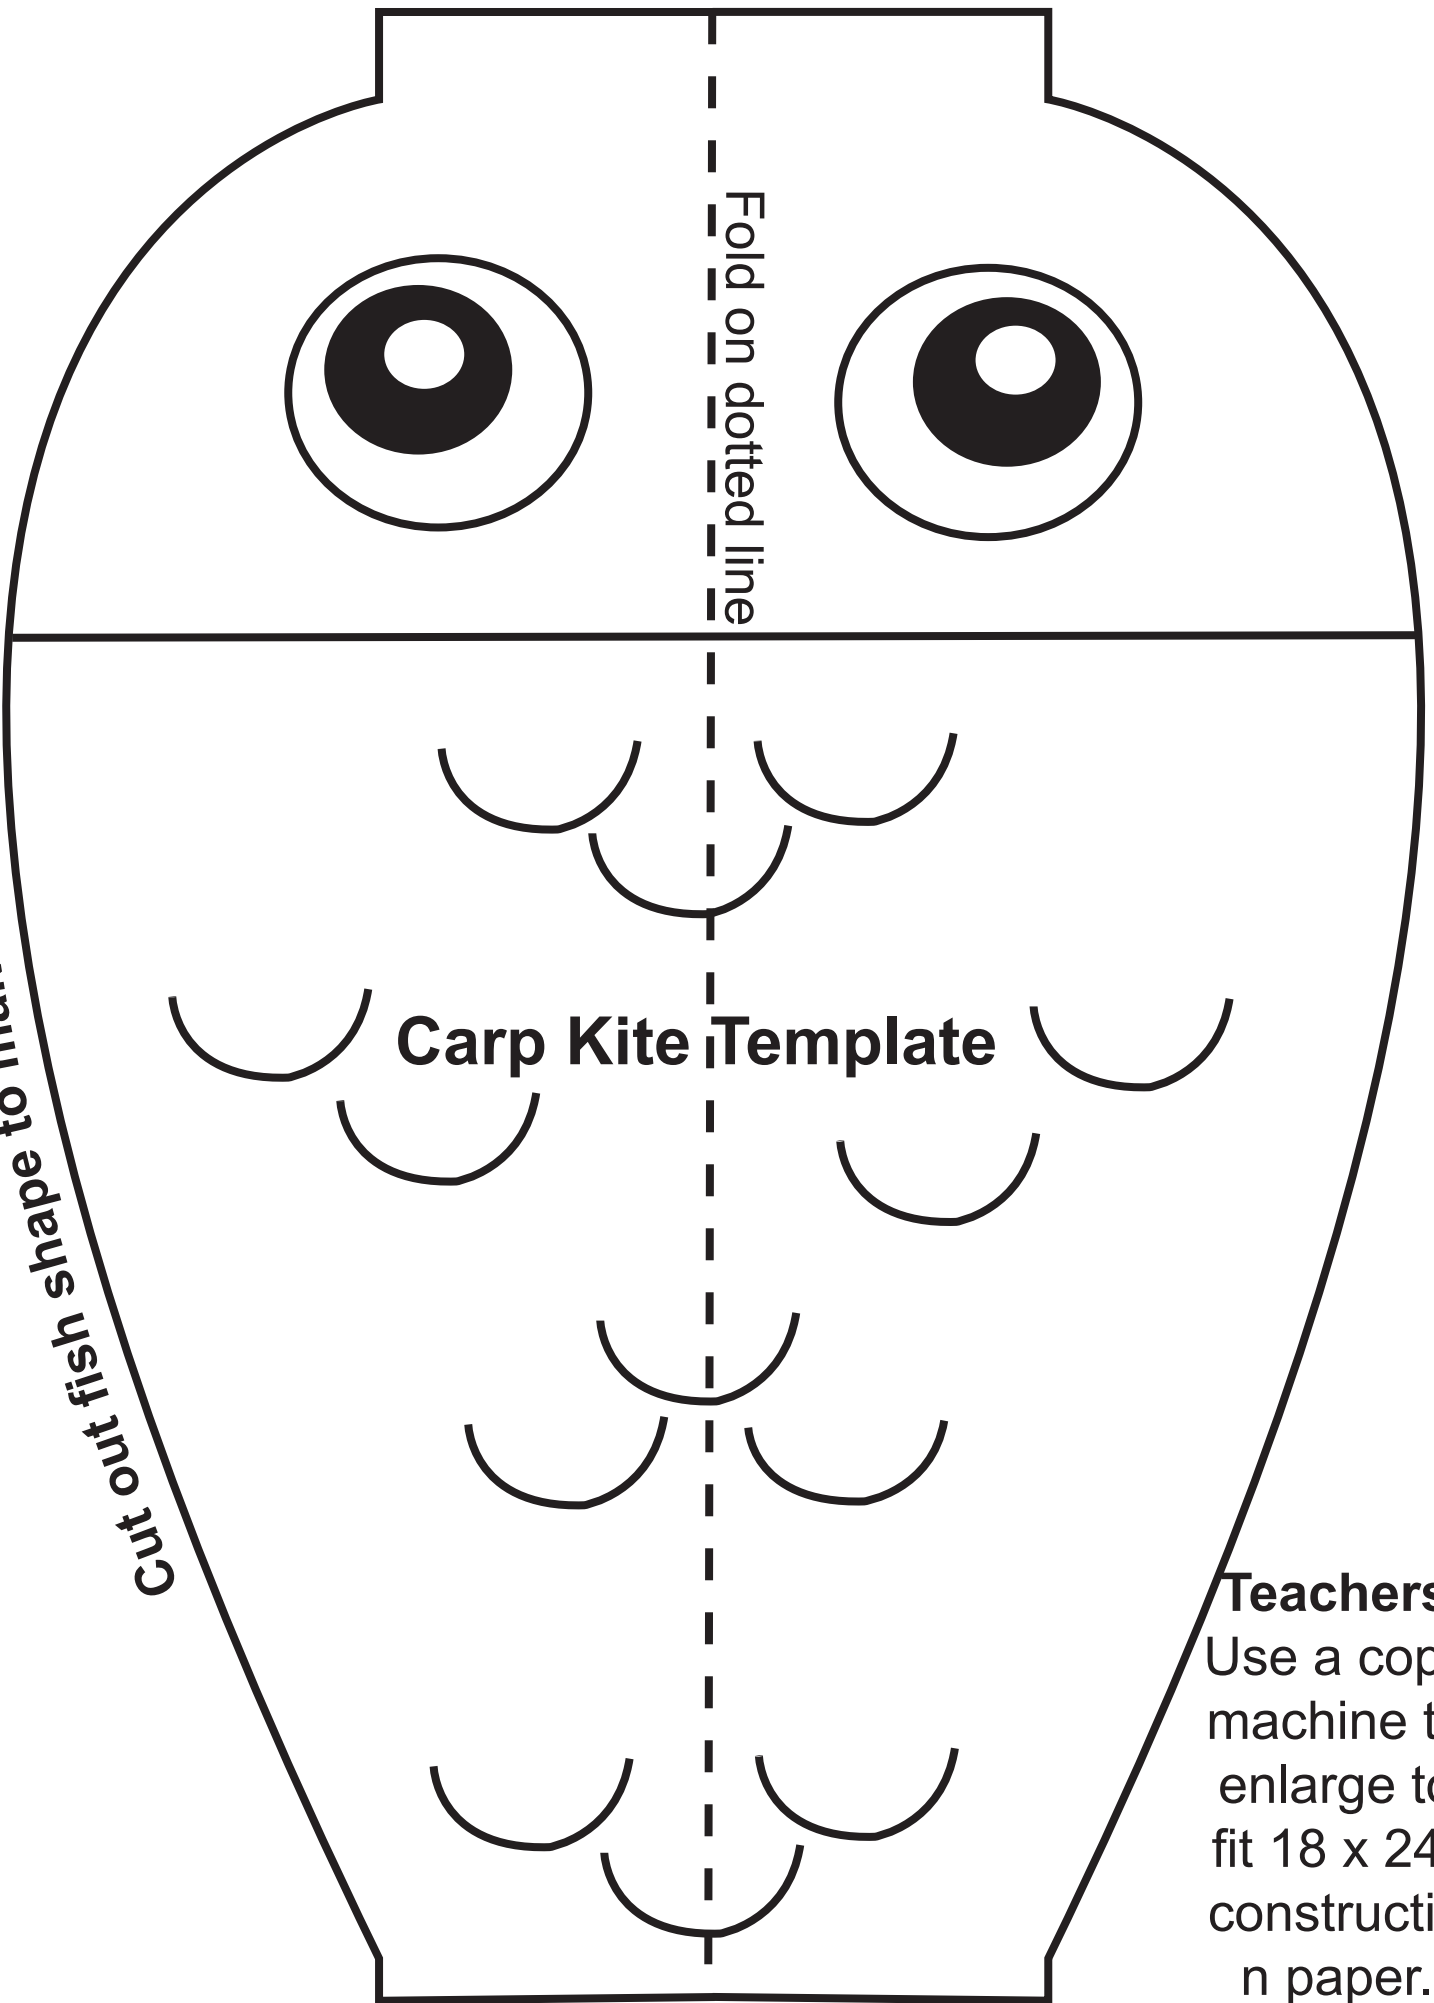

Cut out fish shape to make templates!

Fold on dotted line

Carp Kite Template

Teachers:
Use a copy machine to enlarge to fit 18 x 24" construction paper.